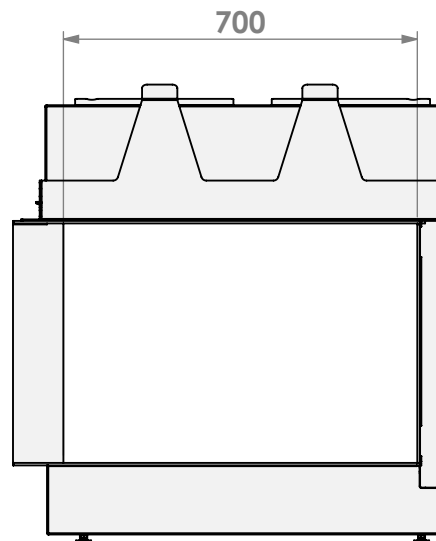

belfires

Barbas Belfires B.V.
Hallenstraat 17
5531 AB Bladel
The Netherlands
www.barbasbelfires.com

Name: **Corner Bell Small-3 L hidden door convection caving**

Modifications reserved

Scale: **1:15**
Unit: **mm**

Version: **0**

belfires

Barbas Bellfires B.V.
Hallenstraat 17
5531 AB Bladel
The Netherlands
www.barbasbellfires.com

Name: **Corner Bell Small-3 L hidden door +10cm**

Modifications reserved

Scale: **1:15**
Unit: **mm**