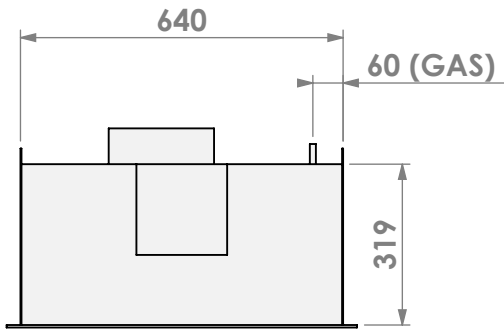

U.K. only

belfires.

Barbas Bellfires B.V.
Hallenstraat 17
5531 AB Bladel
The Netherlands
www.barbasbellfires.com

Name: **Unica 2-75 with fan Unlined flue Back opening**

35mm
Modifications reserved

Scale: **1:15**
Unit: **mm**

Version: **0**