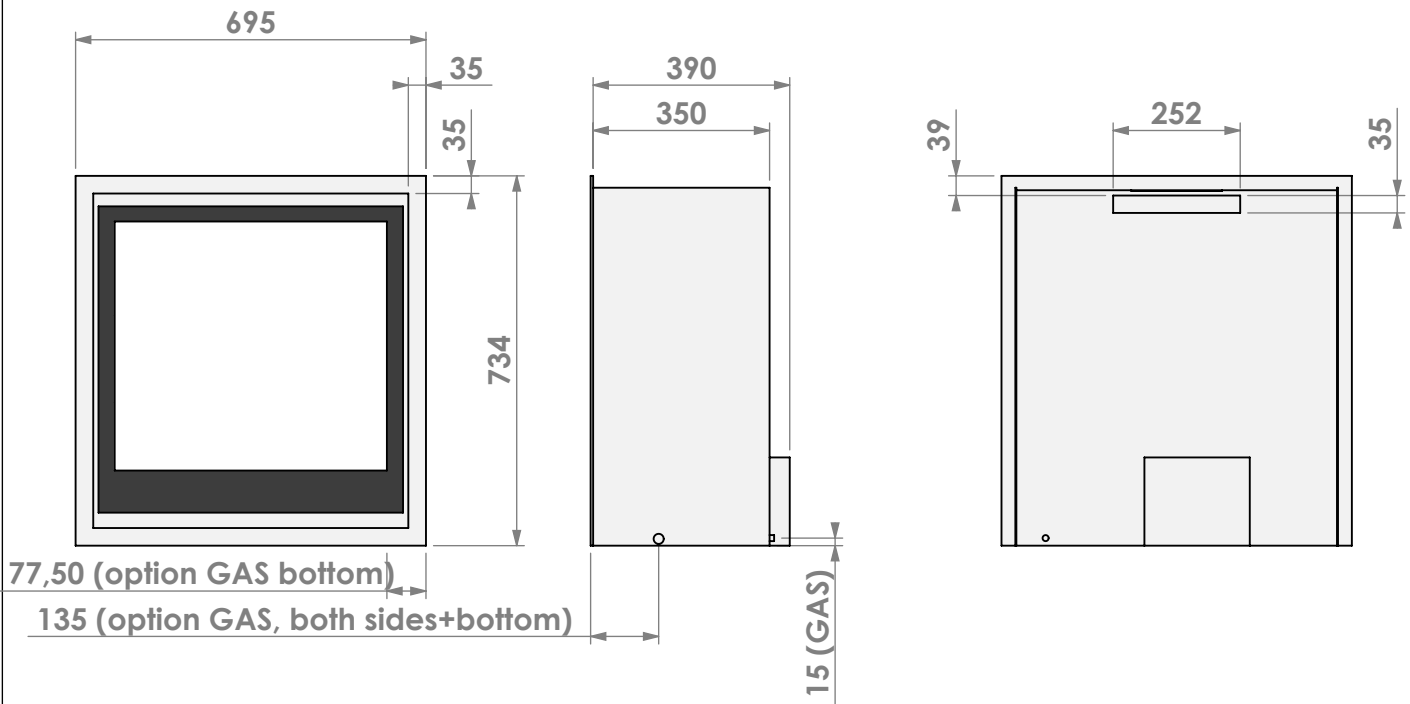

U.K. only

belfires.

Barbas Bellfires B.V.
Hallenstraat 17
5531 AB Bladel
The Netherlands
www.barbasbellfires.com

Name: **Unica 2-75 with fan Unlined flue Back opening**

35mm
Modifications reserved

Scale: **1:15**
Unit: **mm**

Version: **0**