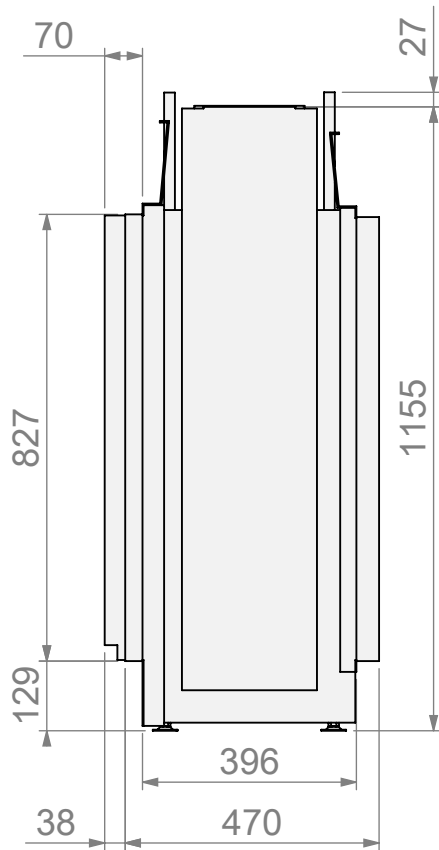

belfires

Barbas Belfires B.V.
Hallenstraat 17
5531 AB Bladel
The Netherlands
www.barbasbelfires.com

Name: VBS Tunnel-3 HD + 7cm- HD

Modifications reserved

Scale: 1:15
Unit: mm

Version: 0