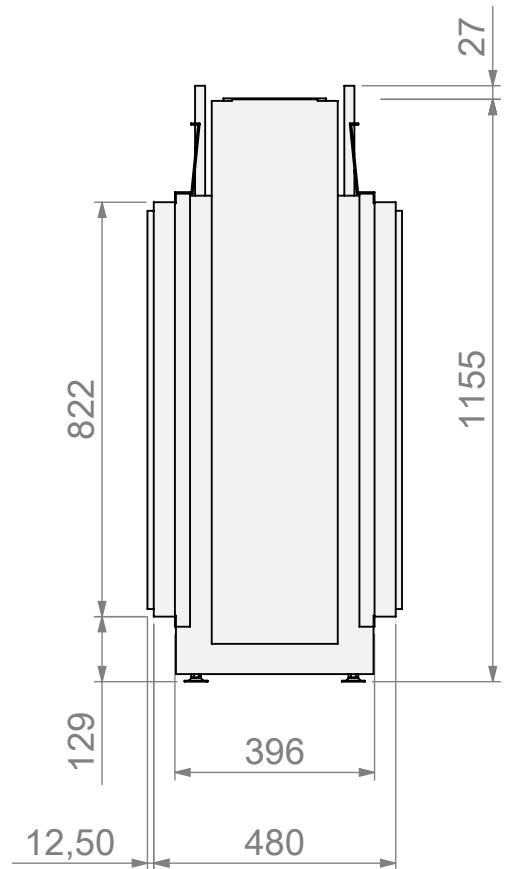

belfires

Barbas Belfires B.V.
Hallenstraat 17
5531 AB Bladel
The Netherlands
www.barbasbelfires.com

Name: VBS Tunnel-3 floating frame convection casing

Modifications reserved

Scale: 1:15
Unit: mm

Version: 0

ø150/ø200
ø100/ø130

belfires

Barbas Bellfires B.V.
Hallenstraat 17
5531 AB Bladel
The Netherlands
www.barbasbellfires.com

Name: VBS Tunnel-3 floating frame

Modifications reserved

Scale: 1:15
Unit: mm

Version: 0