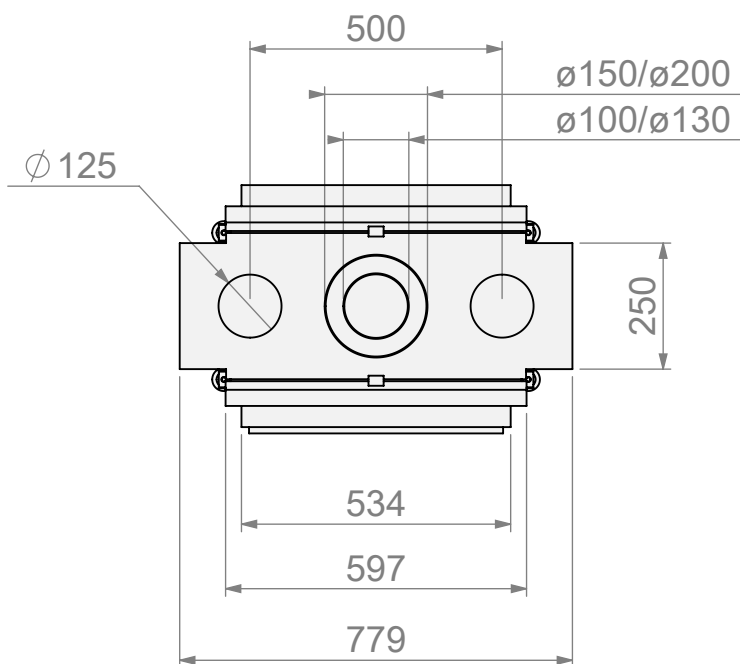

* = optional extended adjustable legs max. + 350 mm

belfires

Barbas Belfires B.V.
Hallenstraat 17
5531 AB Bladel
The Netherlands
www.barbasbelfires.com

Name: VBS Tunnel-3 FF HD convection casing

Modifications reserved

Scale: 1:15
Unit: mm

Version: 0