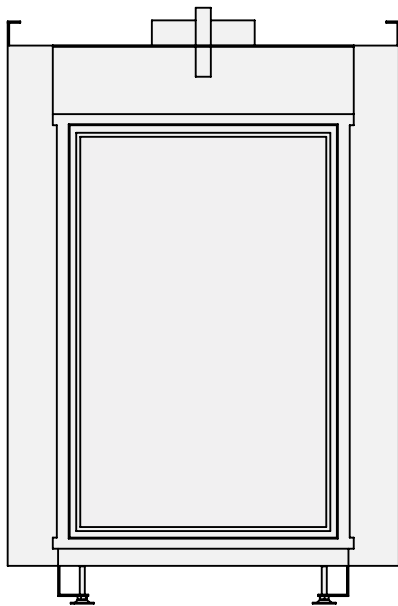

ø150/ø200
ø100/ø130

belfires

Barbas Bellfires B.V.
Hallenstraat 17
5531 AB Bladel
The Netherlands
www.barbasbellfires.com

Name: VBS Tunnel-3 floating frame

Modifications reserved

Scale: 1:15
Unit: mm

Version: 0