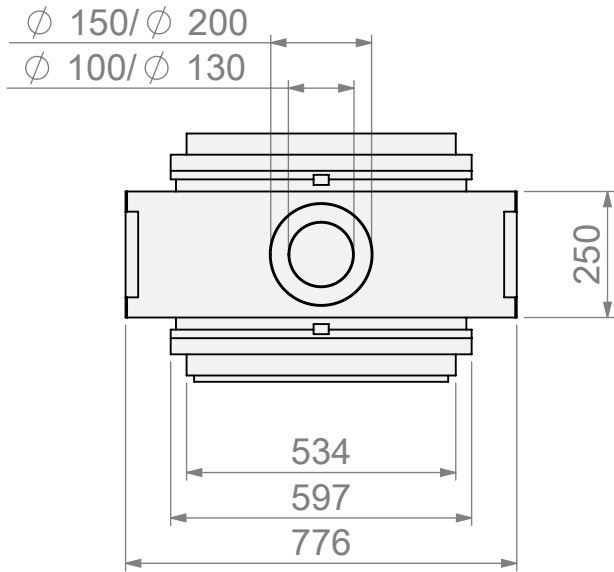

bellfires

Barbas Bellfires B.V.
Hallenstraat 17
5531 AB Bladel
The Netherlands
www.barbasbellfires.com

Name: **VBS Tunnel-3 floating frame-hidden door**

Modifications reserved

Projection:

American

Scale:

1:15

Version:

0

Unit:

mm