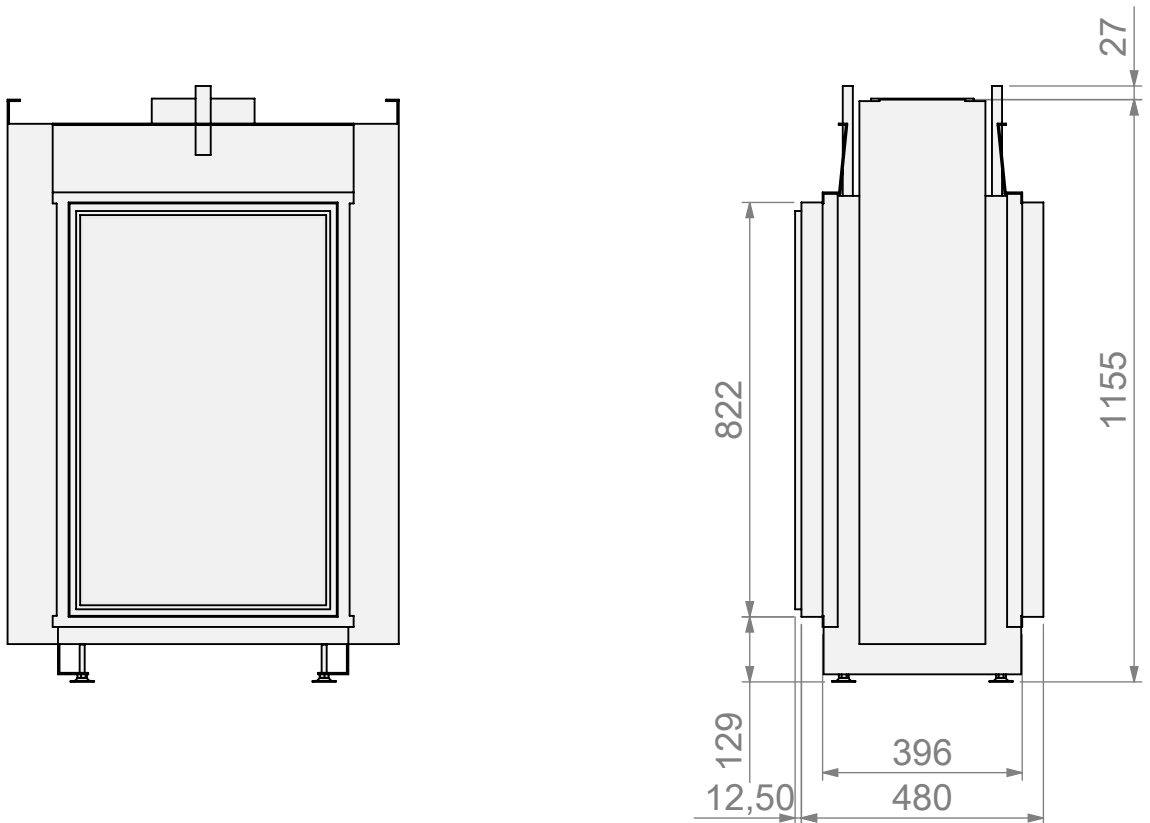

bellfires

Barbas Bellfires B.V.
Hallenstraat 17
5531 AB Bladel
The Netherlands
www.barbasbellfires.com

Name: **VBS Tunnel-3 floating frame-hidden door**

Modifications reserved

Projection:

American

Scale:

1:15

Version:

0

Unit:

mm