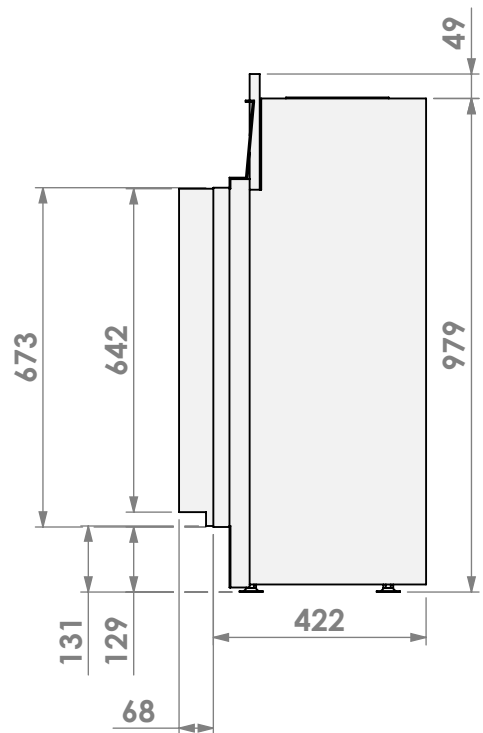

Name: York Large-3 floating frame convection casing

Modifications reserved

Scale: 1:15
Unit: mm

Version: 0

* = optional extended adjustable legs max. + 350 mm

belfires

Barbas Bellfires B.V.
Hallenstraat 17
5531 AB Bladel
The Netherlands
www.barbasbellfires.com

Name: York Large-3 hidden door convection casing

Modifications reserved

Scale: 1:15
Unit: mm

Version: 0

belfires

Barbas Bellfires B.V.
Hallenstraat 17
5531 AB Bladel
The Netherlands
www.barbasbellfires.com

Name: York Large-3 hidden door+7cm

Modifications reserved

Scale: 1:15
Unit: mm

Version: 0

belfires

Barbas Bellfires B.V.
Hallenstraat 17
5531 AB Bladel
The Netherlands
www.barbasbellfires.com

Name: York Large-3 hidden door+10cm

Name: York Large-3 hidden door+10cm stone bar

Modifications reserved

Scale: 1:15
Unit: mm

Version: 0