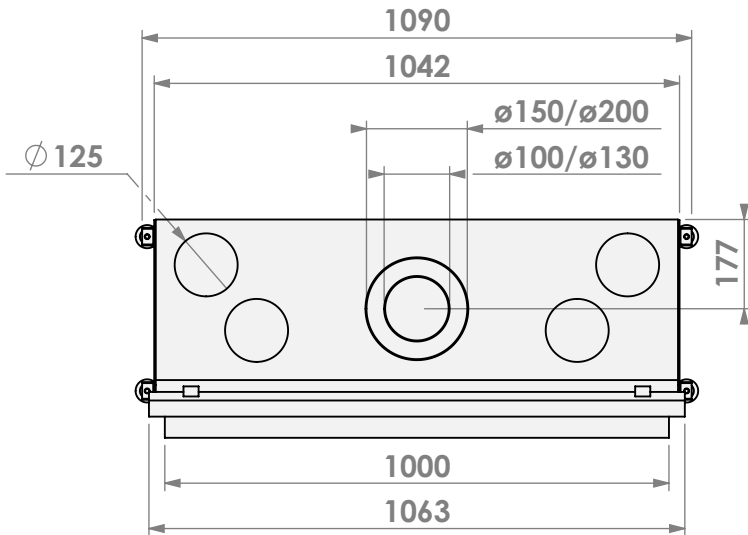

Name: York Large-3 floating frame

Modifications reserved

Scale: 1:15
Unit: mm

Version: 0

* = optional extended adjustable legs max. + 350 mm

belfires

Barbas Belfires B.V.
Hallenstraat 17
5531 AB Bladel
The Netherlands
www.barbasbelfires.com

Name: York Large-3 floating frame convection casing

Modifications reserved

Scale: 1:15
Unit: mm

Version: 0

* = optional extended adjustable legs max. + 350 mm

belfires

Barbas Bellfires B.V.
Hallenstraat 17
5531 AB Bladel
The Netherlands
www.barbasbellfires.com

Name: York Large-3 hidden door+7cm

Modifications reserved

Scale: 1:15
Unit: mm

Version: 0

belfires

Barbas Bellfires B.V.
Hallenstraat 17
5531 AB Bladel
The Netherlands
www.barbasbellfires.com

Name: York Large-3 hidden door+10cm

Name: York Large-3 hidden door+10cm stone bar

Modifications reserved

Scale: 1:15
Unit: mm

Version: 0