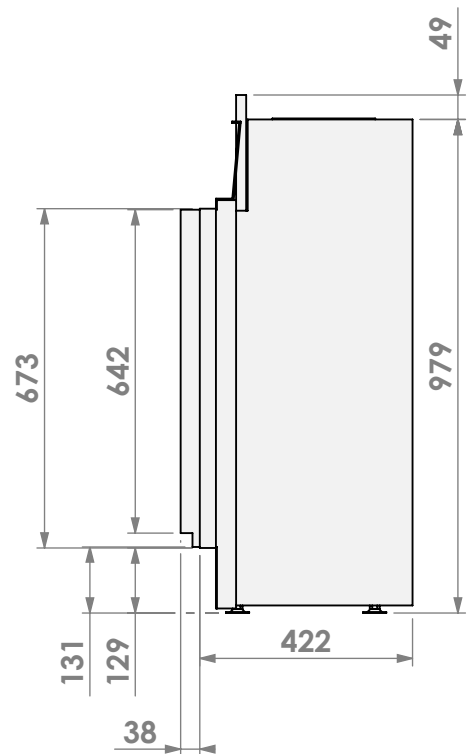

Name: York Large-3 floating frame

Modifications reserved

Scale: 1:15
Unit: mm

Version: 0

* = optional extended adjustable legs max. + 350 mm

belfires

Barbas Belfires B.V.
Hallenstraat 17
5531 AB Bladel
The Netherlands
www.barbasbelfires.com

Name: York Large-3 floating frame convection casing

Modifications reserved

Scale: 1:15
Unit: mm

Version: 0

* = optional extended adjustable legs max. + 350 mm

belfires

Barbas Bellfires B.V.
Hallenstraat 17
5531 AB Bladel
The Netherlands
www.barbasbellfires.com

Name: York Large-3 hidden door convection casing

Modifications reserved

Scale: 1:15
Unit: mm

Version: 0

belfires

Barbas Bellfires B.V.
Hallenstraat 17
5531 AB Bladel
The Netherlands
www.barbasbellfires.com

Name: York Large-3 hidden door+10cm stone bar

Modifications reserved

Scale: 1:15
Unit: mm

Version: 0