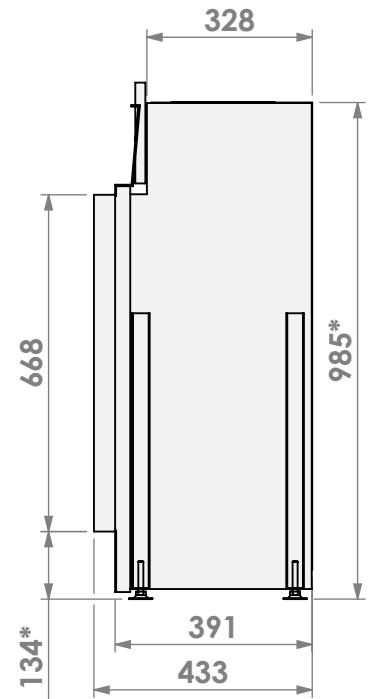

Name: York Large-3 floating frame

Modifications reserved

Scale: 1:15
Unit: mm

Version: 0

* = optional extended adjustable legs max. + 350 mm

belfires

Barbas Belfires B.V.
Hallenstraat 17
5531 AB Bladel
The Netherlands
www.barbasbelfires.com

Name: York Large-3 floating frame convection casing

Modifications reserved

Scale: 1:15
Unit: mm

Version: 0

* = optional extended adjustable legs max. + 350 mm

belfires

Barbas Bellfires B.V.
Hallenstraat 17
5531 AB Bladel
The Netherlands
www.barbasbellfires.com

Name: York Large-3 hidden door+7cm

Modifications reserved

Scale: 1:15
Unit: mm

Version: 0

belfires

Barbas Bellfires B.V.
Hallenstraat 17
5531 AB Bladel
The Netherlands
www.barbasbellfires.com

Name: York Large-3 hidden door+10cm

Name: York Large-3 hidden door+10cm stone bar

Modifications reserved

Scale: 1:15
Unit: mm

Version: 0