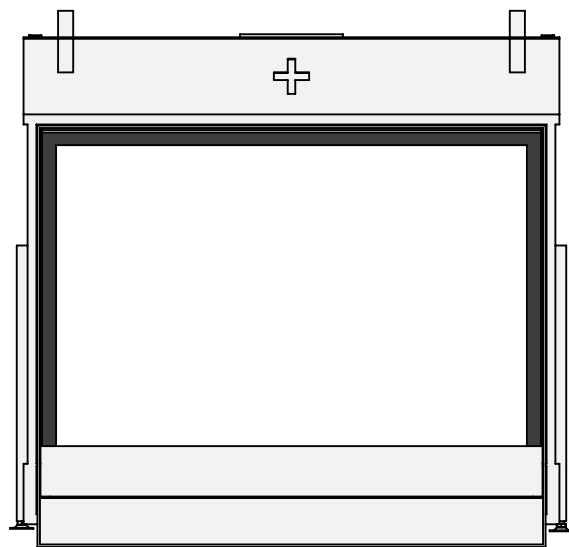

* = optional extended adjustable legs max. + 350 mm

belfires

Barbas Bellfires B.V.
Hallenstraat 17
5531 AB Bladel
The Netherlands
www.barbasbellfires.com

Name: York Large-3 hidden door+10cm stone bar

Modifications reserved

Scale: 1:15
Unit: mm

Version: 0