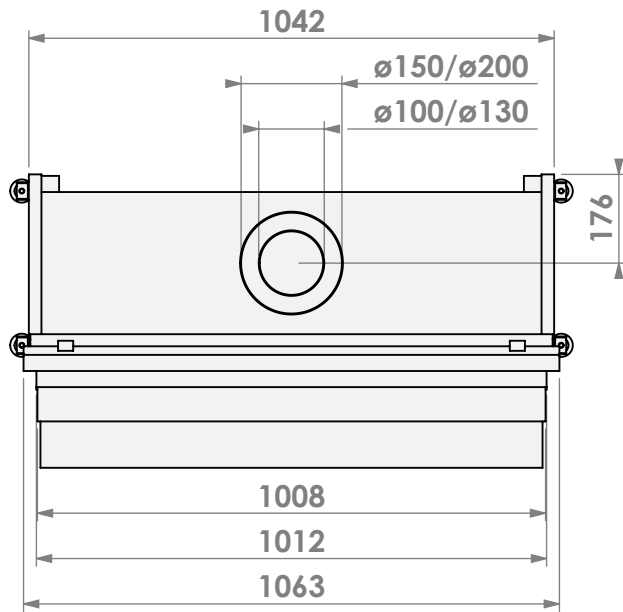

Name: York Large-3 hidden door+7cm

Modifications reserved

Scale: 1:15
Unit: mm

Version: 0

belfires

Barbas Bellfires B.V.
Hallenstraat 17
5531 AB Bladel
The Netherlands
www.barbasbellfires.com

Name: York Large-3 hidden door+10cm

Modifications reserved

Scale: 1:15
Unit: mm

Version: 0

* = optional extended adjustable legs max. + 350 mm

belfires

Barbas Bellfires B.V.
Hallenstraat 17
5531 AB Bladel
The Netherlands
www.barbasbellfires.com

Name: York Large-3 hidden door+10cm stone bar

Modifications reserved

Scale: 1:15
Unit: mm

Version: 0