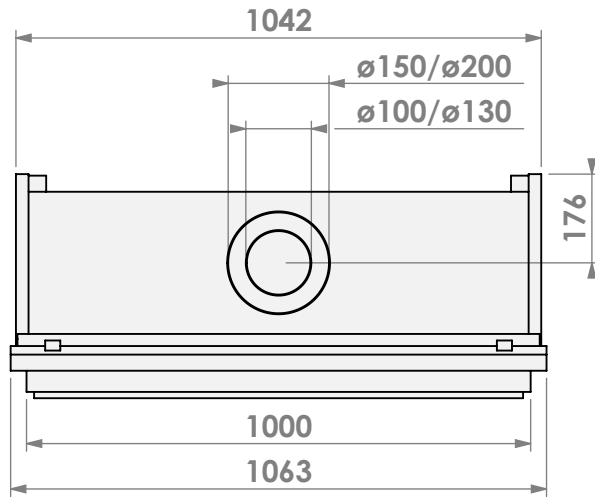

belfires

Barbas Bellfires B.V.
Hallenstraat 17
5531 AB Bladel
The Netherlands
www.barbasbellfires.com

Name: York Large-3 hidden door

Modifications reserved

Scale: 1:15
Unit: mm

Version: 0

belfires

Barbas Bellfires B.V.
Hallenstraat 17
5531 AB Bladel
The Netherlands
www.barbasbellfires.com

Name: York Large-3 floating frame

Modifications reserved

Scale: 1:15
Unit: mm

Version: 0

* = optional extended adjustable legs max. + 350 mm

belfires

Barbas Belfires B.V.
Hallenstraat 17
5531 AB Bladel
The Netherlands
www.barbasbelfires.com

Name: York Large-3 floating frame convection casing

Modifications reserved

Scale: 1:15
Unit: mm

Version: 0

* = optional extended adjustable legs max. + 350 mm

belfires

Barbas Bellfires B.V.
Hallenstraat 17
5531 AB Bladel
The Netherlands
www.barbasbellfires.com

Name: York Large-3 hidden door+10cm stone bar

Modifications reserved

Scale: 1:15
Unit: mm

Version: 0