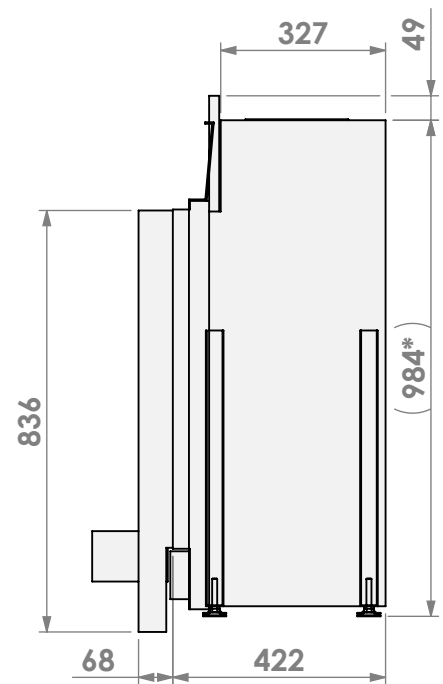

Name: York Large-3 hidden door convection casing

Modifications reserved

Scale: 1:15
Unit: mm

Version: 0

belfires

Barbas Bellfires B.V.
Hallenstraat 17
5531 AB Bladel
The Netherlands
www.barbasbellfires.com

Name: York Large-3 hidden door+7cm

Modifications reserved

Scale: 1:15
Unit: mm

Version: 0

belfires

Barbas Bellfires B.V.
Hallenstraat 17
5531 AB Bladel
The Netherlands
www.barbasbellfires.com

Name: York Large-3 hidden door+10cm

Modifications reserved

Scale: 1:15
Unit: mm

Version: 0

* = optional extended adjustable legs max. + 350 mm

belfires

Barbas Bellfires B.V.
Hallenstraat 17
5531 AB Bladel
The Netherlands
www.barbasbellfires.com

Name: York Large-3 hidden door+10cm stone bar

Modifications reserved

Scale: 1:15
Unit: mm

Version: 0