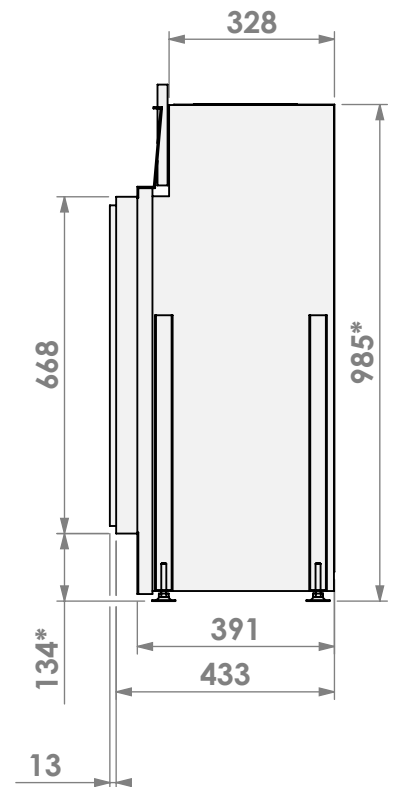

belfires

Barbas Bellfires B.V.
Hallenstraat 17
5531 AB Bladel
The Netherlands
www.barbasbellfires.com

Name: York Large-3 hidden door

Modifications reserved

Scale: 1:15
Unit: mm

Version: 0

belfires

Barbas Bellfires B.V.
Hallenstraat 17
5531 AB Bladel
The Netherlands
www.barbasbellfires.com

Name: York Large-3 floating frame

Modifications reserved

Scale: 1:15
Unit: mm

Version: 0

* = optional extended adjustable legs max. + 350 mm

belfires

Barbas Belfires B.V.
Hallenstraat 17
5531 AB Bladel
The Netherlands
www.barbasbelfires.com

Name: York Large-3 floating frame convection casing

Modifications reserved

Scale: 1:15
Unit: mm

Version: 0

* = optional extended adjustable legs max. + 350 mm

belfires

Barbas Bellfires B.V.
Hallenstraat 17
5531 AB Bladel
The Netherlands
www.barbasbellfires.com

Name: York Large-3 hidden door+10cm stone bar

Modifications reserved

Scale: 1:15
Unit: mm

Version: 0