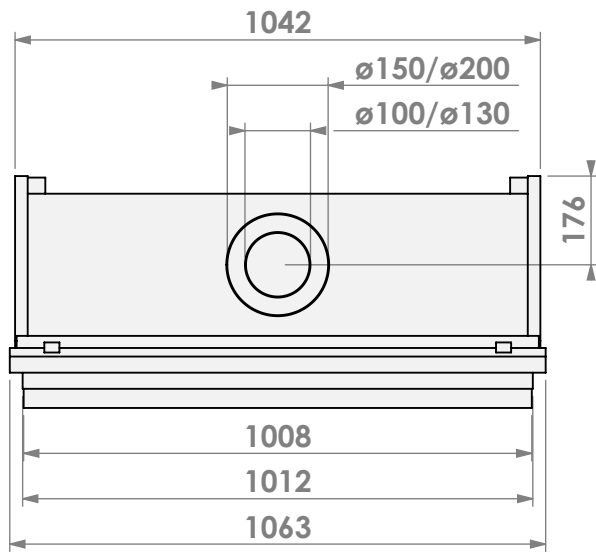

Name: York Large-3 floating frame convection casing

Modifications reserved

Scale: 1:15
Unit: mm

Version: 0

* = optional extended adjustable legs max. + 350 mm

belfires

Barbas Bellfires B.V.
Hallenstraat 17
5531 AB Bladel
The Netherlands
www.barbasbellfires.com

Name: York Large-3 hidden door convection casing

Modifications reserved

Scale: 1:15
Unit: mm

Version: 0

belfires

Barbas Bellfires B.V.
Hallenstraat 17
5531 AB Bladel
The Netherlands
www.barbasbellfires.com

Name: York Large-3 hidden door+7cm

Modifications reserved

Scale: 1:15
Unit: mm

Version: 0

belfires

Barbas Bellfires B.V.
Hallenstraat 17
5531 AB Bladel
The Netherlands
www.barbasbellfires.com

Name: York Large-3 hidden door+10cm

Name: York Large-3 hidden door+10cm stone bar

Modifications reserved

Scale: 1:15
Unit: mm

Version: 0