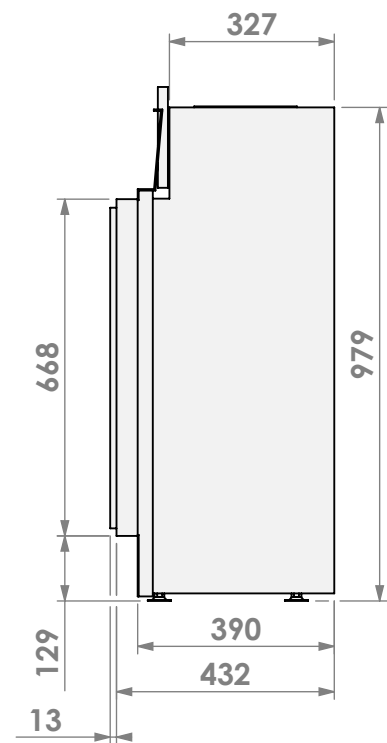

belfires

Barbas Bellfires B.V.
Hallenstraat 17
5531 AB Bladel
The Netherlands
www.barbasbellfires.com

Name: York Large-3 hidden door

Modifications reserved

Scale: 1:15
Unit: mm

Version: 0

belfires

Barbas Bellfires B.V.
Hallenstraat 17
5531 AB Bladel
The Netherlands
www.barbasbellfires.com

Name: York Large-3 floating frame

Modifications reserved

Scale: 1:15
Unit: mm

Version: 0

* = optional extended adjustable legs max. + 350 mm

belfires

Barbas Belfires B.V.
Hallenstraat 17
5531 AB Bladel
The Netherlands
www.barbasbelfires.com

Name: York Large-3 floating frame convection casing

Modifications reserved

Scale: 1:15
Unit: mm

Version: 0

* = optional extended adjustable legs max. + 350 mm

belfires

Barbas Bellfires B.V.
Hallenstraat 17
5531 AB Bladel
The Netherlands
www.barbasbellfires.com

Name: York Large-3 hidden door+10cm stone bar

Modifications reserved

Scale: 1:15
Unit: mm

Version: 0