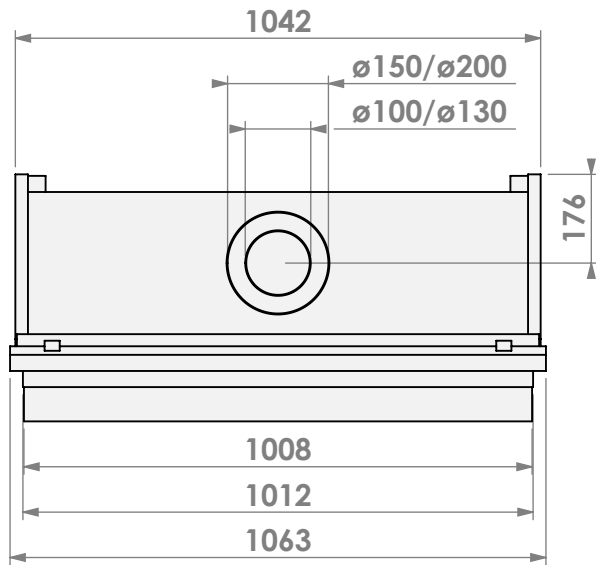

Name: York Large-3 floating frame convection casing

Modifications reserved

Scale: 1:15
Unit: mm

Version: 0

* = optional extended adjustable legs max. + 350 mm

belfires

Barbas Bellfires B.V.
Hallenstraat 17
5531 AB Bladel
The Netherlands
www.barbasbellfires.com

Name: York Large-3 hidden door convection casing

Modifications reserved

Scale: 1:15
Unit: mm

Version: 0

belfires

Barbas Bellfires B.V.
Hallenstraat 17
5531 AB Bladel
The Netherlands
www.barbasbellfires.com

Name: York Large-3 hidden door+7cm

Modifications reserved

Scale: 1:15
Unit: mm

Version: 0

belfires

Barbas Bellfires B.V.
Hallenstraat 17
5531 AB Bladel
The Netherlands
www.barbasbellfires.com

Name: York Large-3 hidden door+10cm

Name: York Large-3 hidden door+10cm stone bar

Modifications reserved

Scale: 1:15
Unit: mm

Version: 0