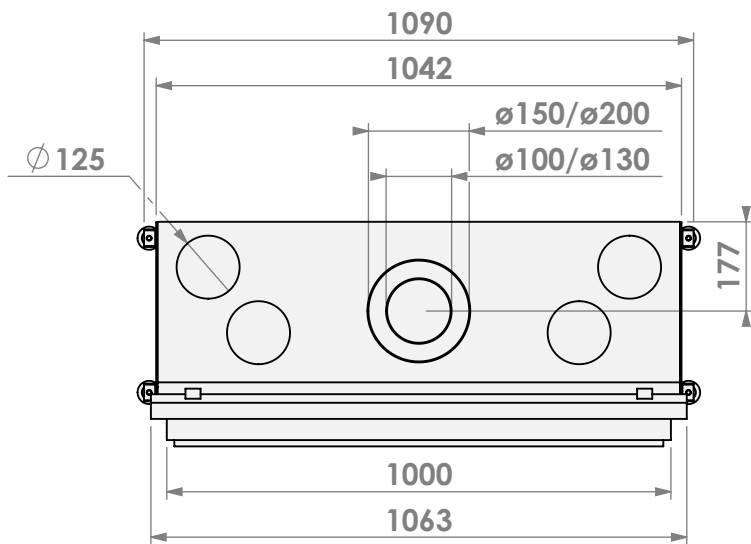

belfires

Barbas Bellfires B.V.
Hallenstraat 17
5531 AB Bladel
The Netherlands
www.barbasbellfires.com

Name: York Large-3 hidden door

Modifications reserved

Scale: 1:15
Unit: mm

Version: 0

belfires

Barbas Bellfires B.V.
Hallenstraat 17
5531 AB Bladel
The Netherlands
www.barbasbellfires.com

Name: York Large-3 floating frame

Modifications reserved

Scale: 1:15
Unit: mm

Version: 0

* = optional extended adjustable legs max. + 350 mm

belfires

Barbas Belfires B.V.
Hallenstraat 17
5531 AB Bladel
The Netherlands
www.barbasbelfires.com

Name: York Large-3 floating frame convection casing

Modifications reserved

Scale: 1:15
Unit: mm

Version: 0

* = optional extended adjustable legs max. + 350 mm

belfires

Barbas Bellfires B.V.
Hallenstraat 17
5531 AB Bladel
The Netherlands
www.barbasbellfires.com

Name: York Large-3 hidden door+10cm stone bar

Modifications reserved

Scale: 1:15
Unit: mm

Version: 0